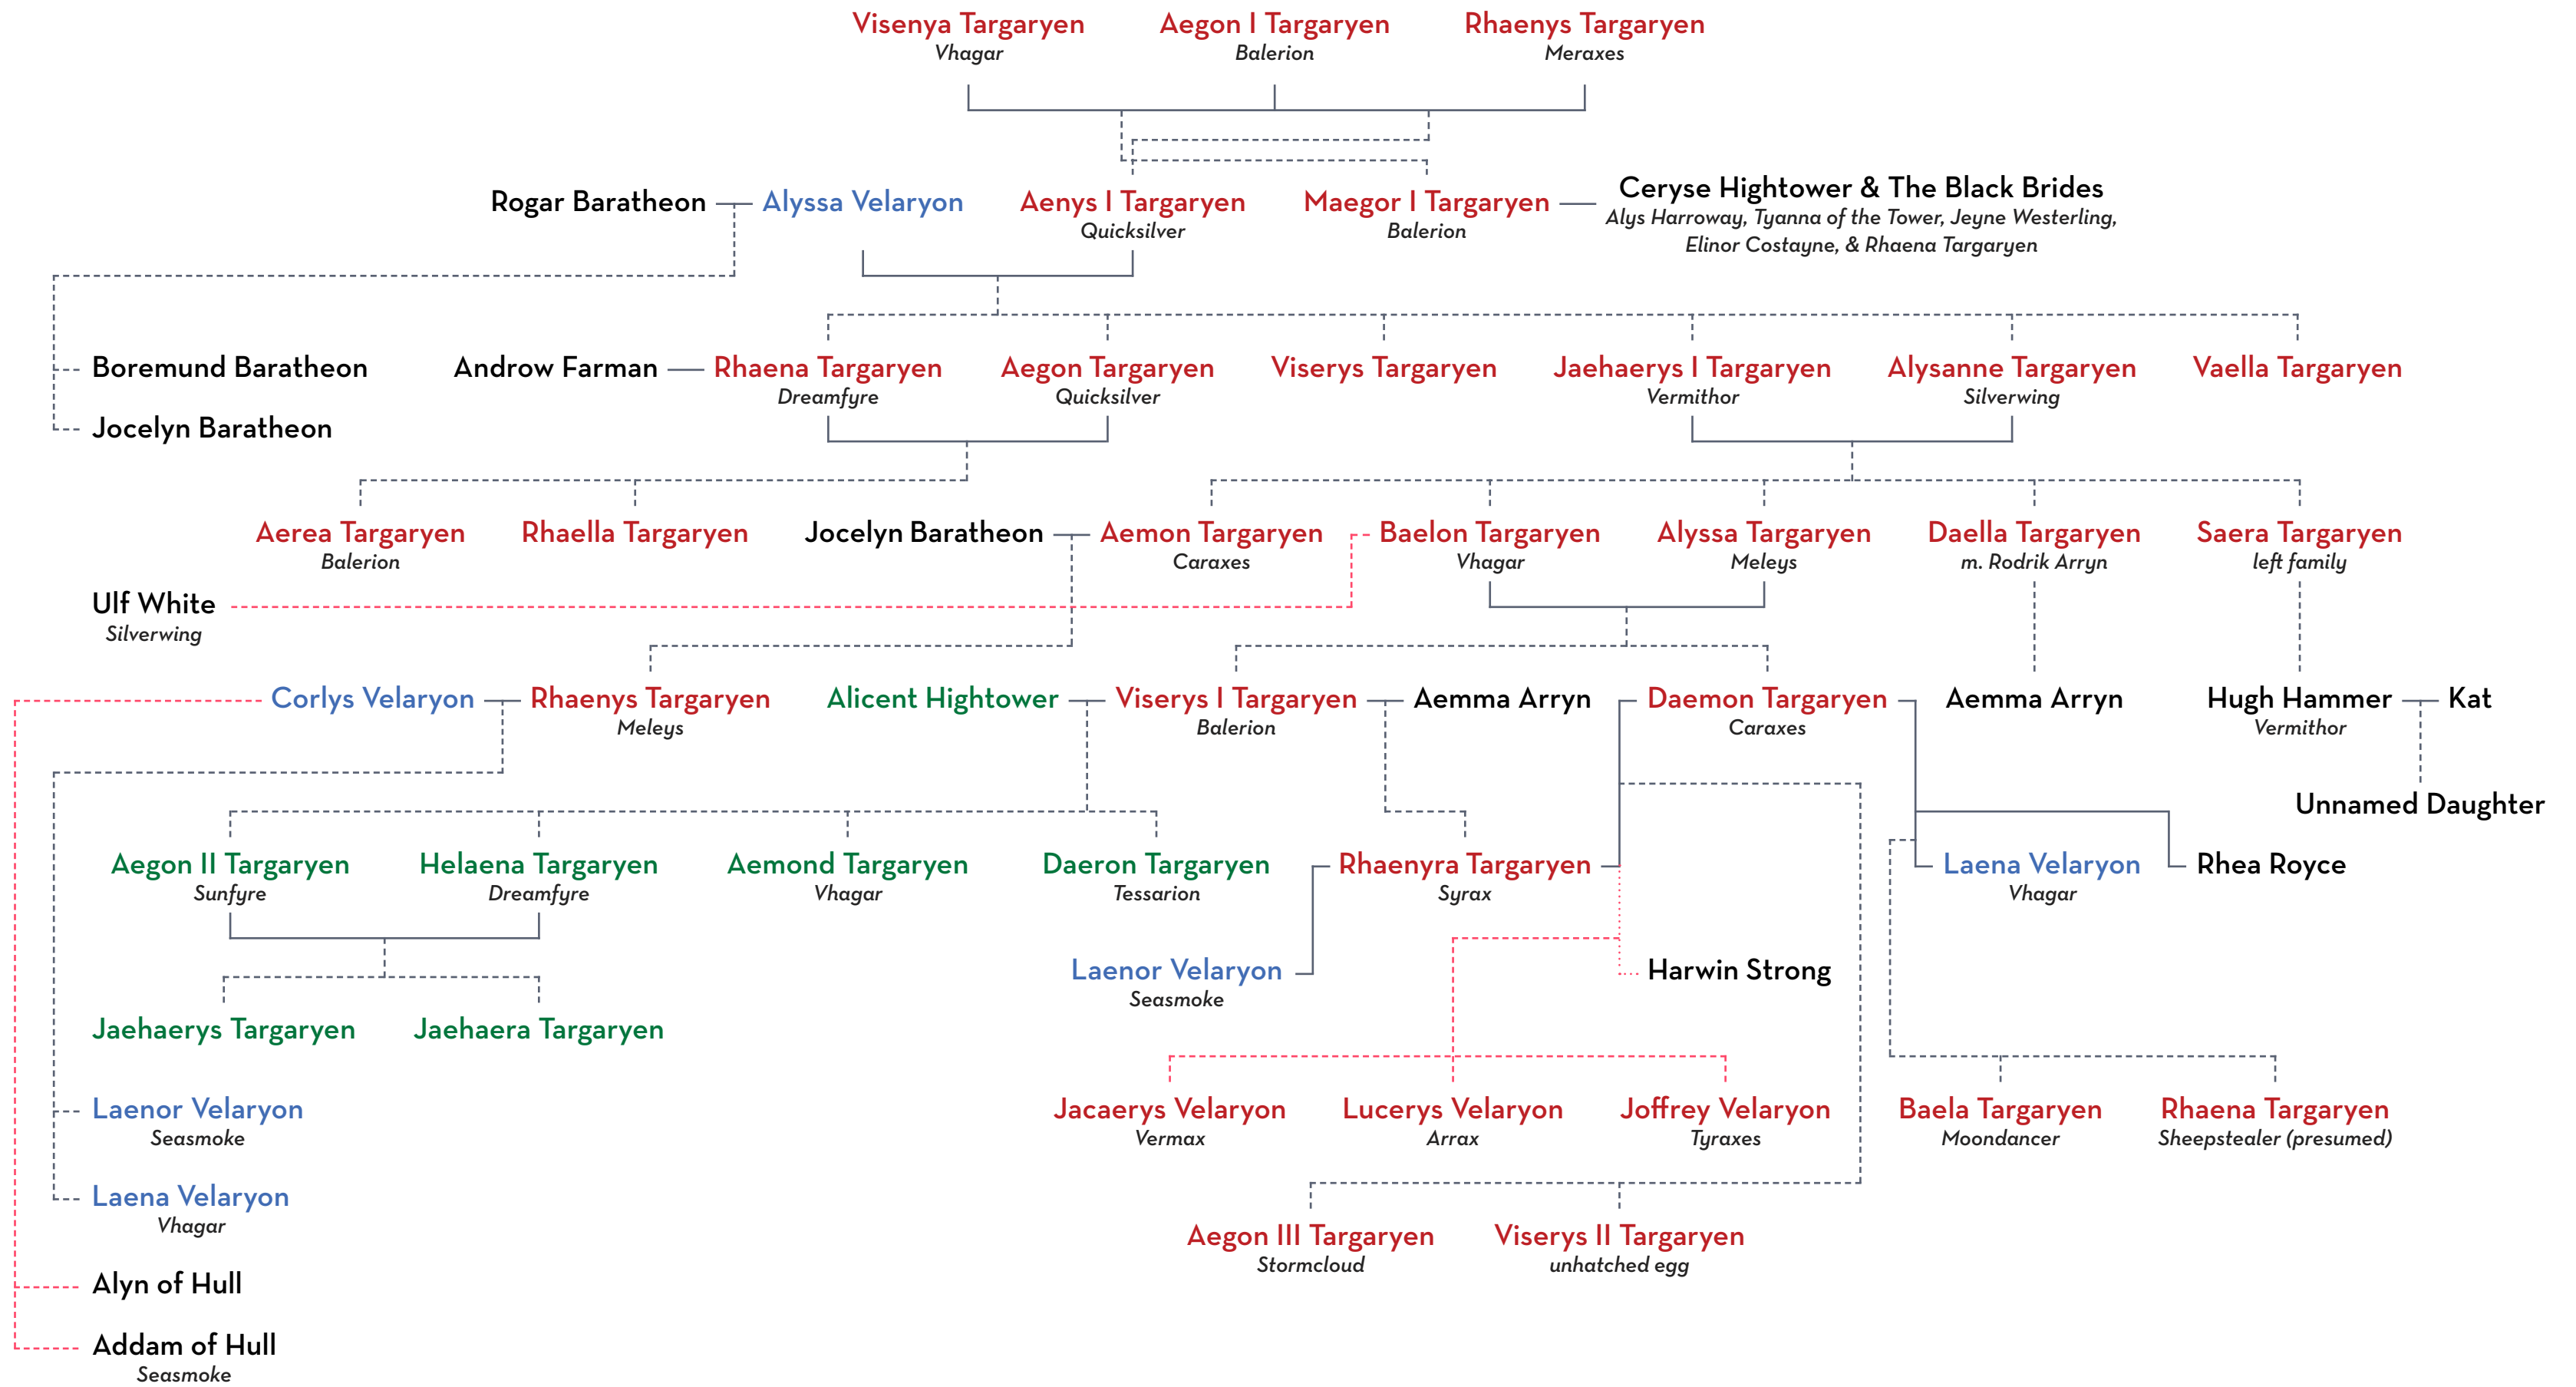

Targaryen Family Tree

NOTES

This tree is based on the characters and lineage depicted in *House of the Dragon*, with consultation from *Fire & Blood*. All information is accurate as of the end of season 2. My tree is not a perfect match to the one included in the book, and it is also not a complete representation of the entire Westeros-based Targaryen dynasty. This can be blamed entirely on Jaehaerys I and Alysanne because those assholes had too many fucking children, and after a certain point you have to say fuck it and cut your losses, ya know?

On the other hand, I'm neurotic af, so here's the complete list of the children of Jaehaerys and Alysanne, in order of birth and not skipping the ones who died before their first birthday.

- | | | | | |
|-----------------------|-----------------------|---------------------|------------------------|--------------------|
| 1. Aegon Targaryen | 4. Baelon Targaryen | 7. Vaegon Targaryen | 10. Viserra Targaryen | 13. Gael Targaryen |
| 2. Daenerys Targaryen | 5. Alyssa Targaryen | 8. Daella Targaryen | 11. Gaemon Targaryen | |
| 3. Aemon Targaryen | 6. Maegelle Targaryen | 9. Saera Targaryen | 12. Valerion Targaryen | |

Anyway, long story short, I've cut out those characters who can reasonably be presumed not to exist in the show, such as the second son of Aegon II and Helaena. I've also attributed the dragon Sheepstealer to the current Rhaena Targaryen because, frankly, that's where the show left us, and I'm going to be slightly peeved if season 3 opens with the dragon eating Rhaena. Either way, I'm assuming at this point that the character Nettles will not be making an appearance in the show.

Characters and lineage created by George R.R. Martin. Family tree designed by, and first appeared on, bookycnidaria.com.